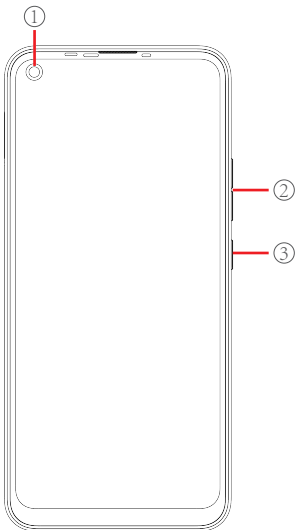

Know your phone

1. Front camera
2. Volume key
3. Power key

SIM/SD card installation

1. Power off mobile.
2. Refer to the following picture for SIM / SD card installation.

Charging the phone

You can charge your device using a charger or by connecting it to the computer using a USB cable (comes with the phone).